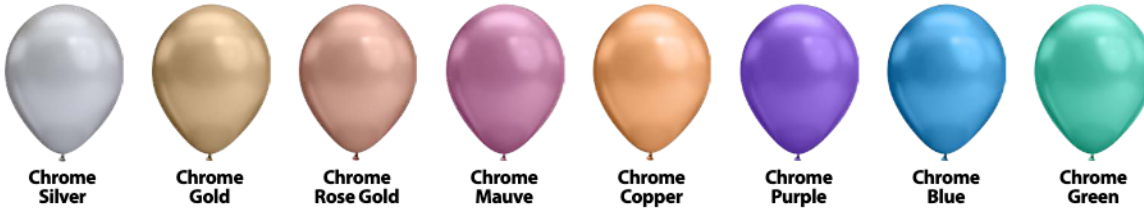

CHROME® BALLOONS